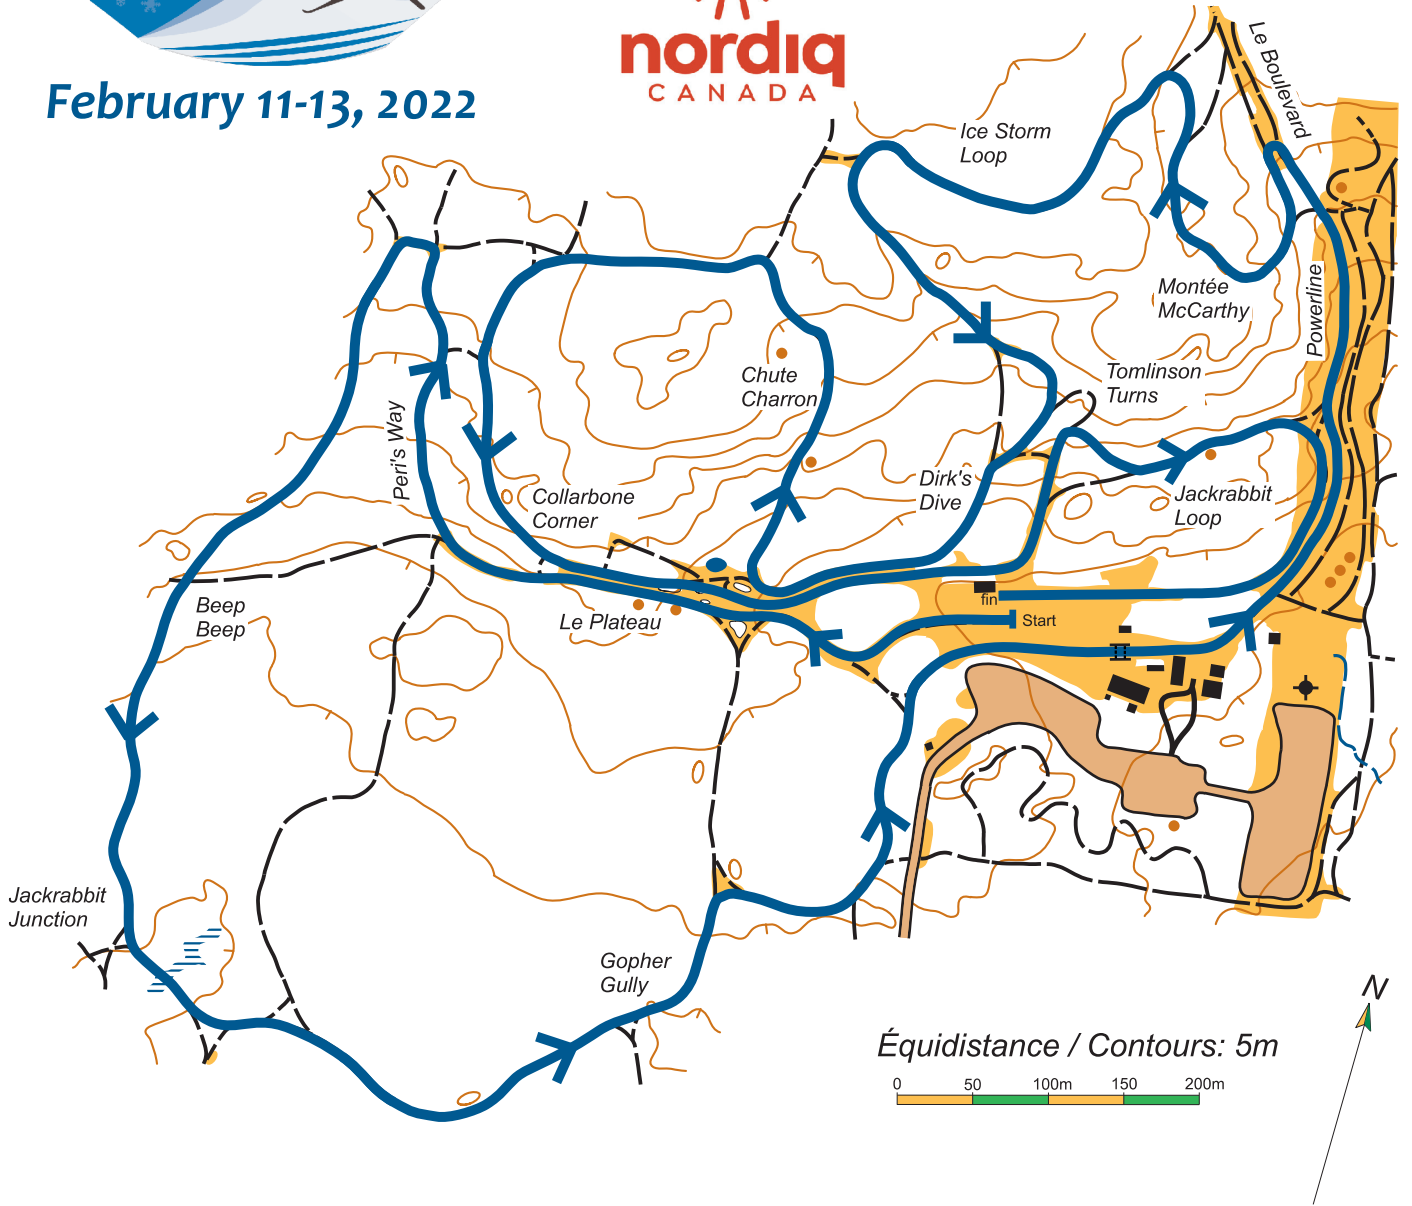

# 5 km Loop

**NAKKERTOK**  
NORDIC • NORDIQUE

February 11-13, 2022

MC: Maximum climb / Montée maximum: 53 metres

HD: Height difference / Différence de hauteur: 45 metres

TC: Montée totale / Total climb: 165 metres

BA January 2022